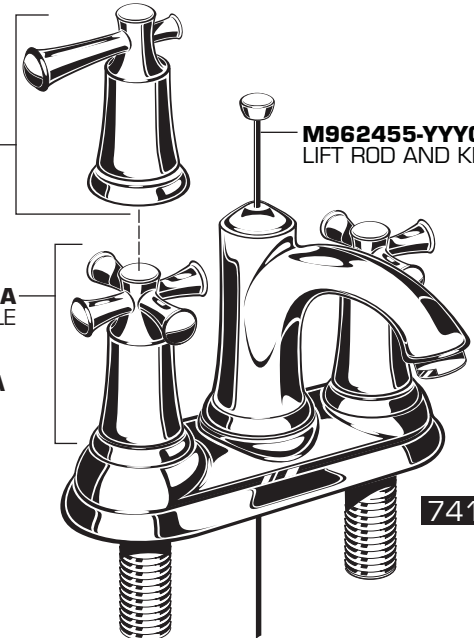

American Standard

PORTSMOUTH™ Centerset Lavatory Faucets with Speed Connect™ Drain

MODEL NUMBERS

7420.201	7415.201
7420.221	7415.221
Series	Series

M962944-YYY0A
CROSS HANDLE

M962971-YYY0A
LEVER HANDLE

918319-0070A
HANDLE SCREW

918049-0070A
ADAPTER

M918235-0070A
HANDLE ADAPTER

994053-0070A
VALVE

M950189-YYY0A
LIFT ROD AND KNOB

M962945-YYY0A
LEVER HANDLE

M962455-YYY0A
LIFT ROD AND KNOB

M962944-YYY0A
CROSS HANDLE

M922881-YYY0A
AERATOR

7420

7415

M910829-0070A
PUTTY PLATE

065800-0070A
ATTACHMENT NUT

024220-0070A
SUPPLY NUT

M952425-YYY0A
DRAIN ASSEMBLY

M962544-YYY0A
STOPPER
ASSEMBLY

M952430-0070A
CABLE ASSEMBLY

M962457-YYY0A
FLANGE
ASSEMBLY

M922872-0070A
CAM SEAT INSERT

M962552-0070A
CAM ASSEMBLY

M913207-0070A
TAILPIECE INSERT

A919661-0020A
TAILPIECE

M962458-0070A
DRAIN MOUNTING KIT

M919660-0020A
6" TAILPIECE
(NOT INCLUDED
WITH FAUCET)