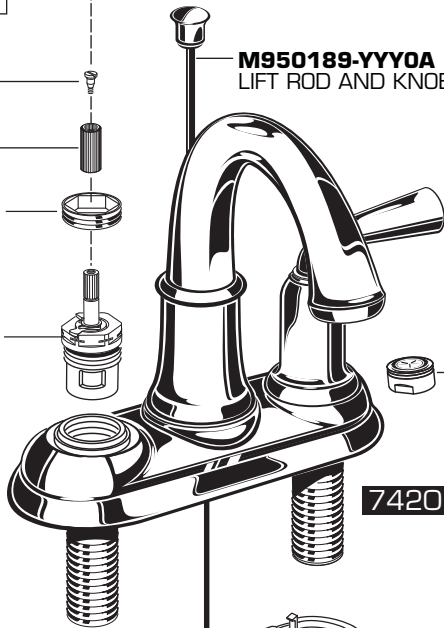

American Standard

PORTSMOUTH™ Centerset Lavatory Faucets with Speed Connect™ Drain

MODEL NUMBERS

7420.201	7415.201
7420.221	7415.221
Series	Series

M962944-YYY0A
CROSS HANDLE

M962971-YYY0A
LEVER HANDLE

918319-0070A
HANDLE SCREW

918049-0070A
ADAPTER

M918235-0070A
HANDLE ADAPTER

994053-0070A
VALVE

M950189-YYY0A
LIFT ROD AND KNOB

M962945-YYY0A
LEVER HANDLE

M962455-YYY0A
LIFT ROD AND KNOB

M962944-YYY0A
CROSS HANDLE

M922881-YYY0A
AERATOR

7420

7415

M910829-0070A
PUTTY PLATE

065800-0070A
ATTACHMENT NUT

024220-0070A
SUPPLY NUT

M952425-YYY0A
DRAIN ASSEMBLY

M962544-YYY0A
STOPPER
ASSEMBLY

M952430-0070A
CABLE ASSEMBLY

M962457-YYY0A
FLANGE
ASSEMBLY

M922872-0070A
CAM SEAT INSERT

M962552-0070A
CAM ASSEMBLY

M913207-0070A
TAILPIECE INSERT

A919661-0020A
TAILPIECE

M962458-0070A
DRAIN MOUNTING KIT

M919660-0020A
6" TAILPIECE
(NOT INCLUDED
WITH FAUCET)